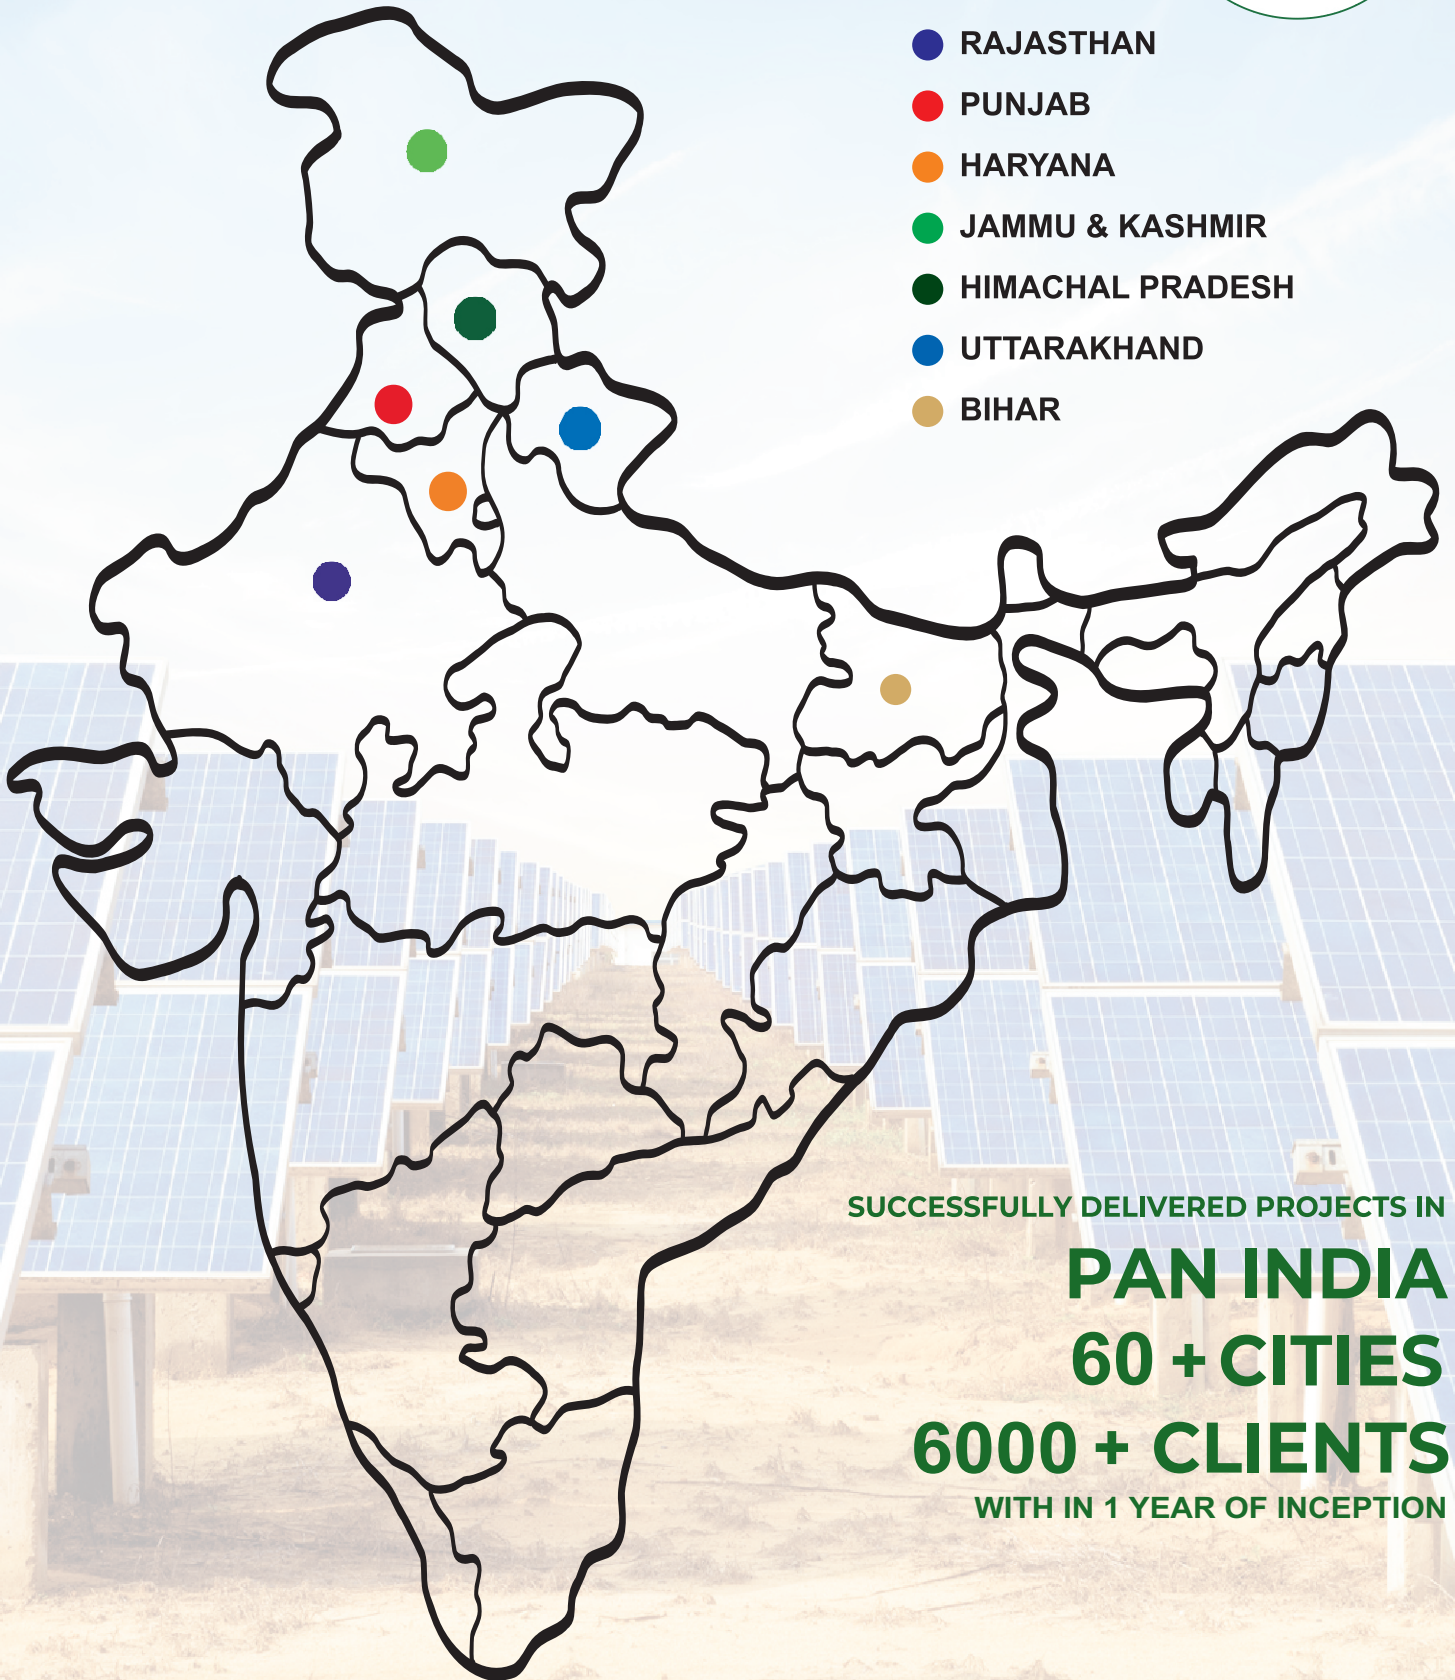

SUCCESSFULLY DELIVERED PROJECTS IN

PAN INDIA

60 + CITIES

6000 + CLIENTS

WITH IN 1 YEAR OF INCEPTION

About Company

SORZA provides rooftop solar solutions for domestic and commercial projects. We focus on quality, reliability and efficiency, our company uses best in class materials. Renewable energy is a constantly evolving sector and we strongly believe that it is the next revolution after the semiconductor and computer. We are continuously working on introducing new technologies in PV rooftop engineering.